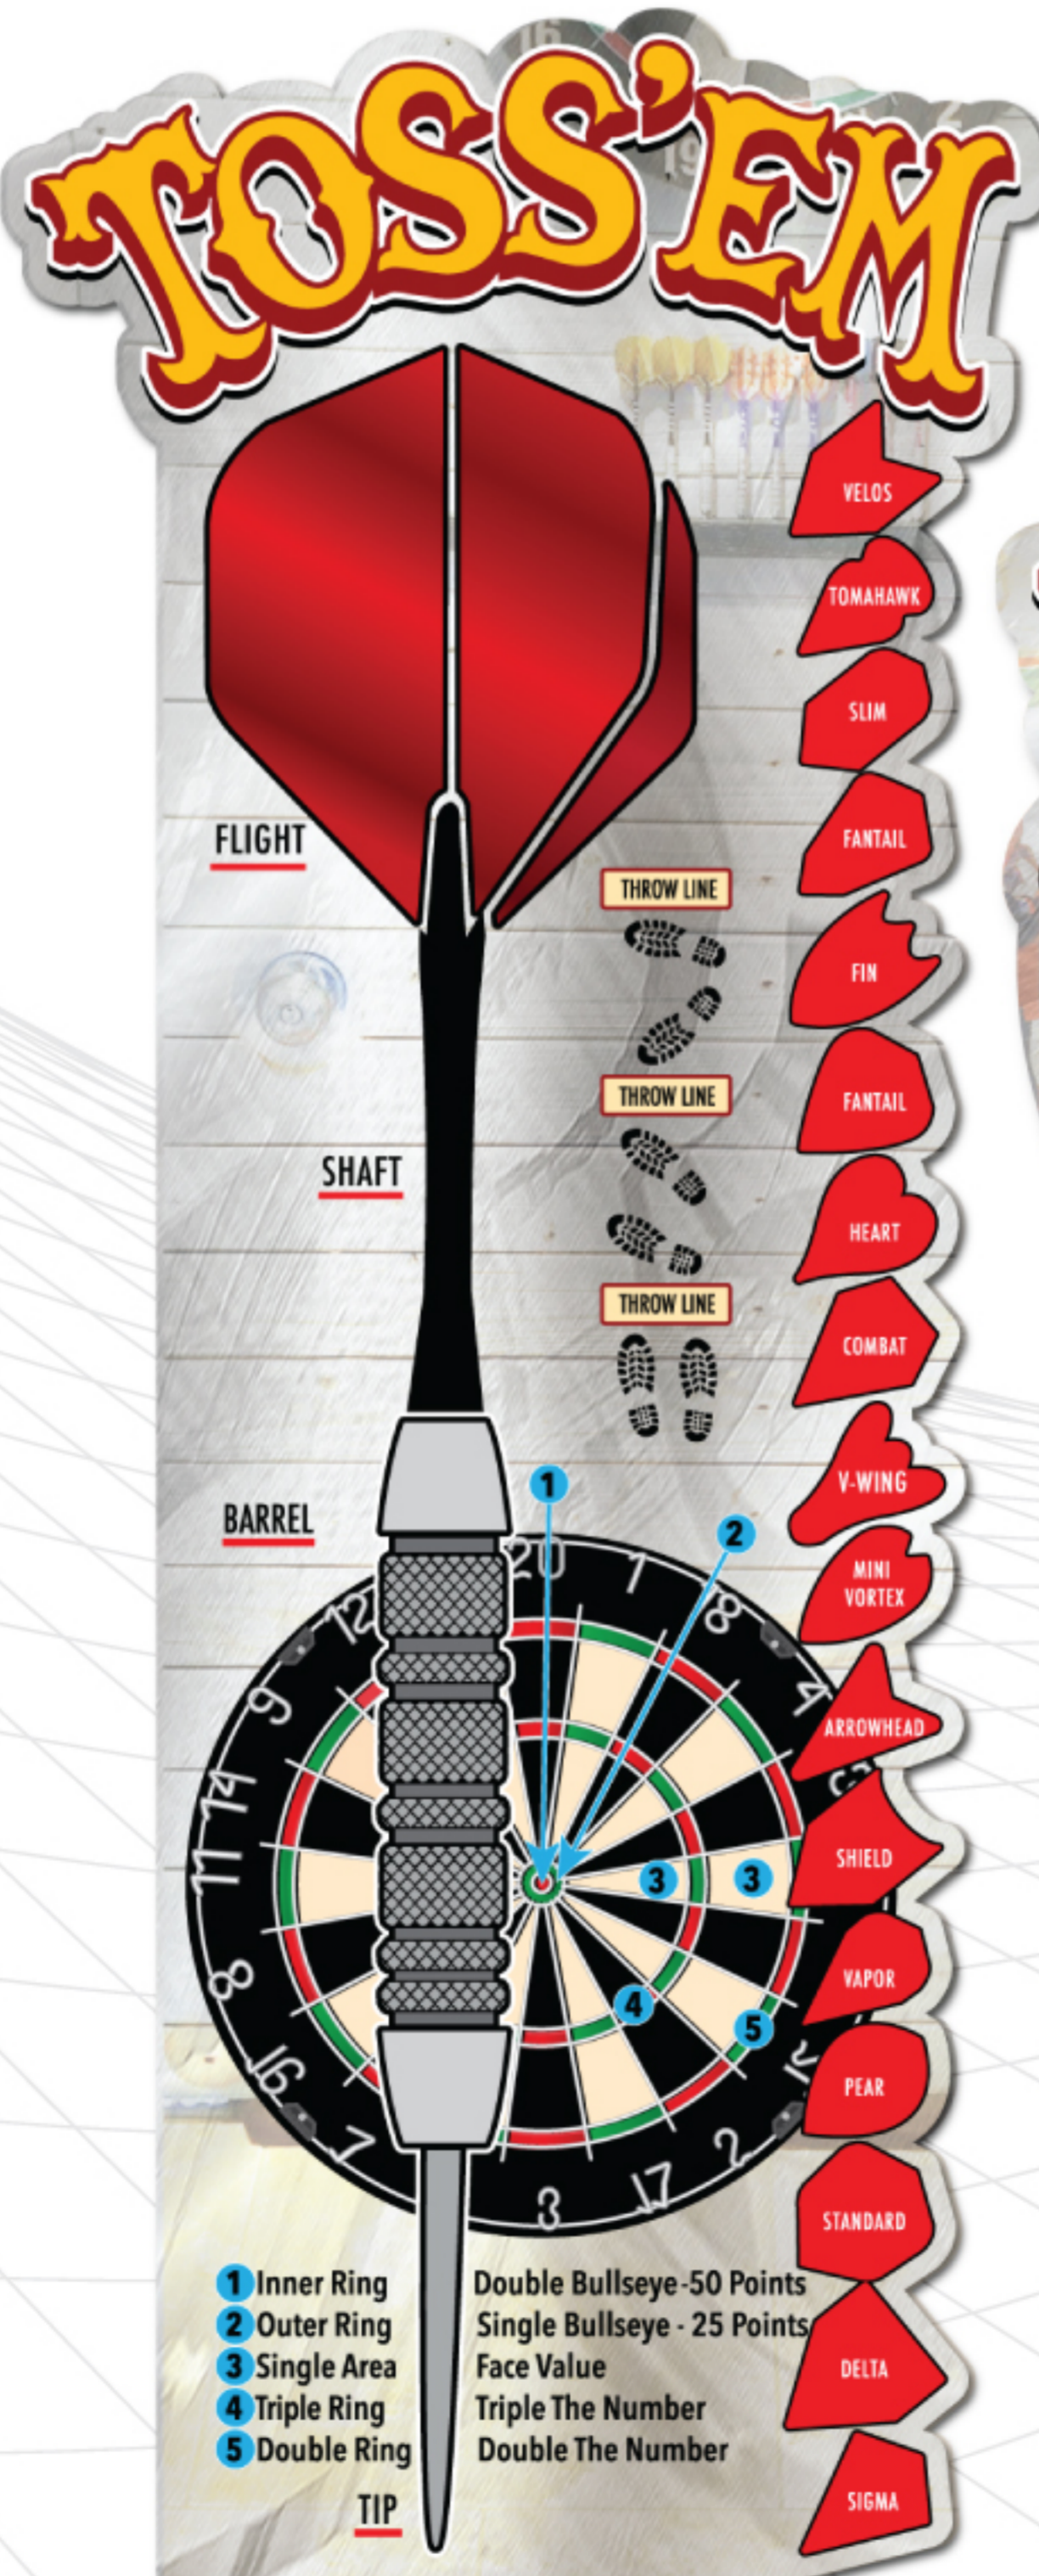

MICHIGAN
USA
MADE IN USA