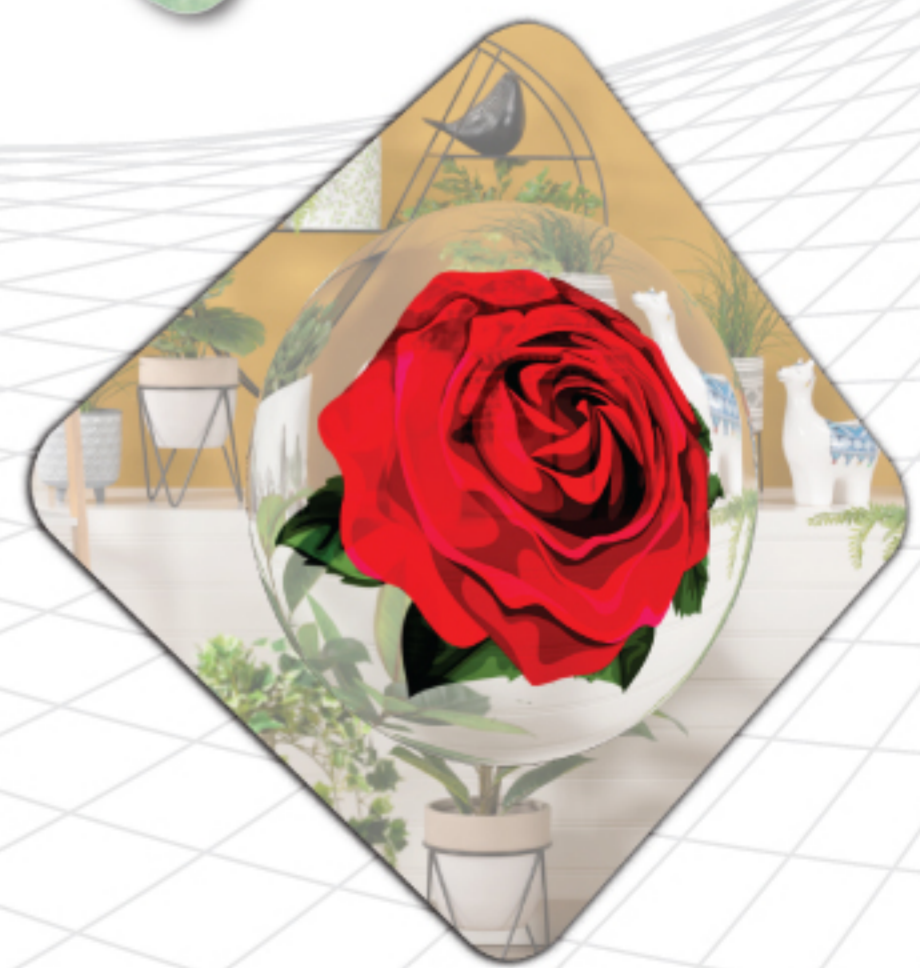

The Mirrored Room Experience

# ROSE MIRRORS

**NEW**

Floral Series  
(Roses)

Shape Cut Mirrors

**MICHIGAN**  
MADE IN **USA**

Digitally Printed  
Acrylic Mirrors.

Lightweight  
Shatterproof  
20% Brighter  
Than Glass

BOB Domed Mirror  
10" x 10"