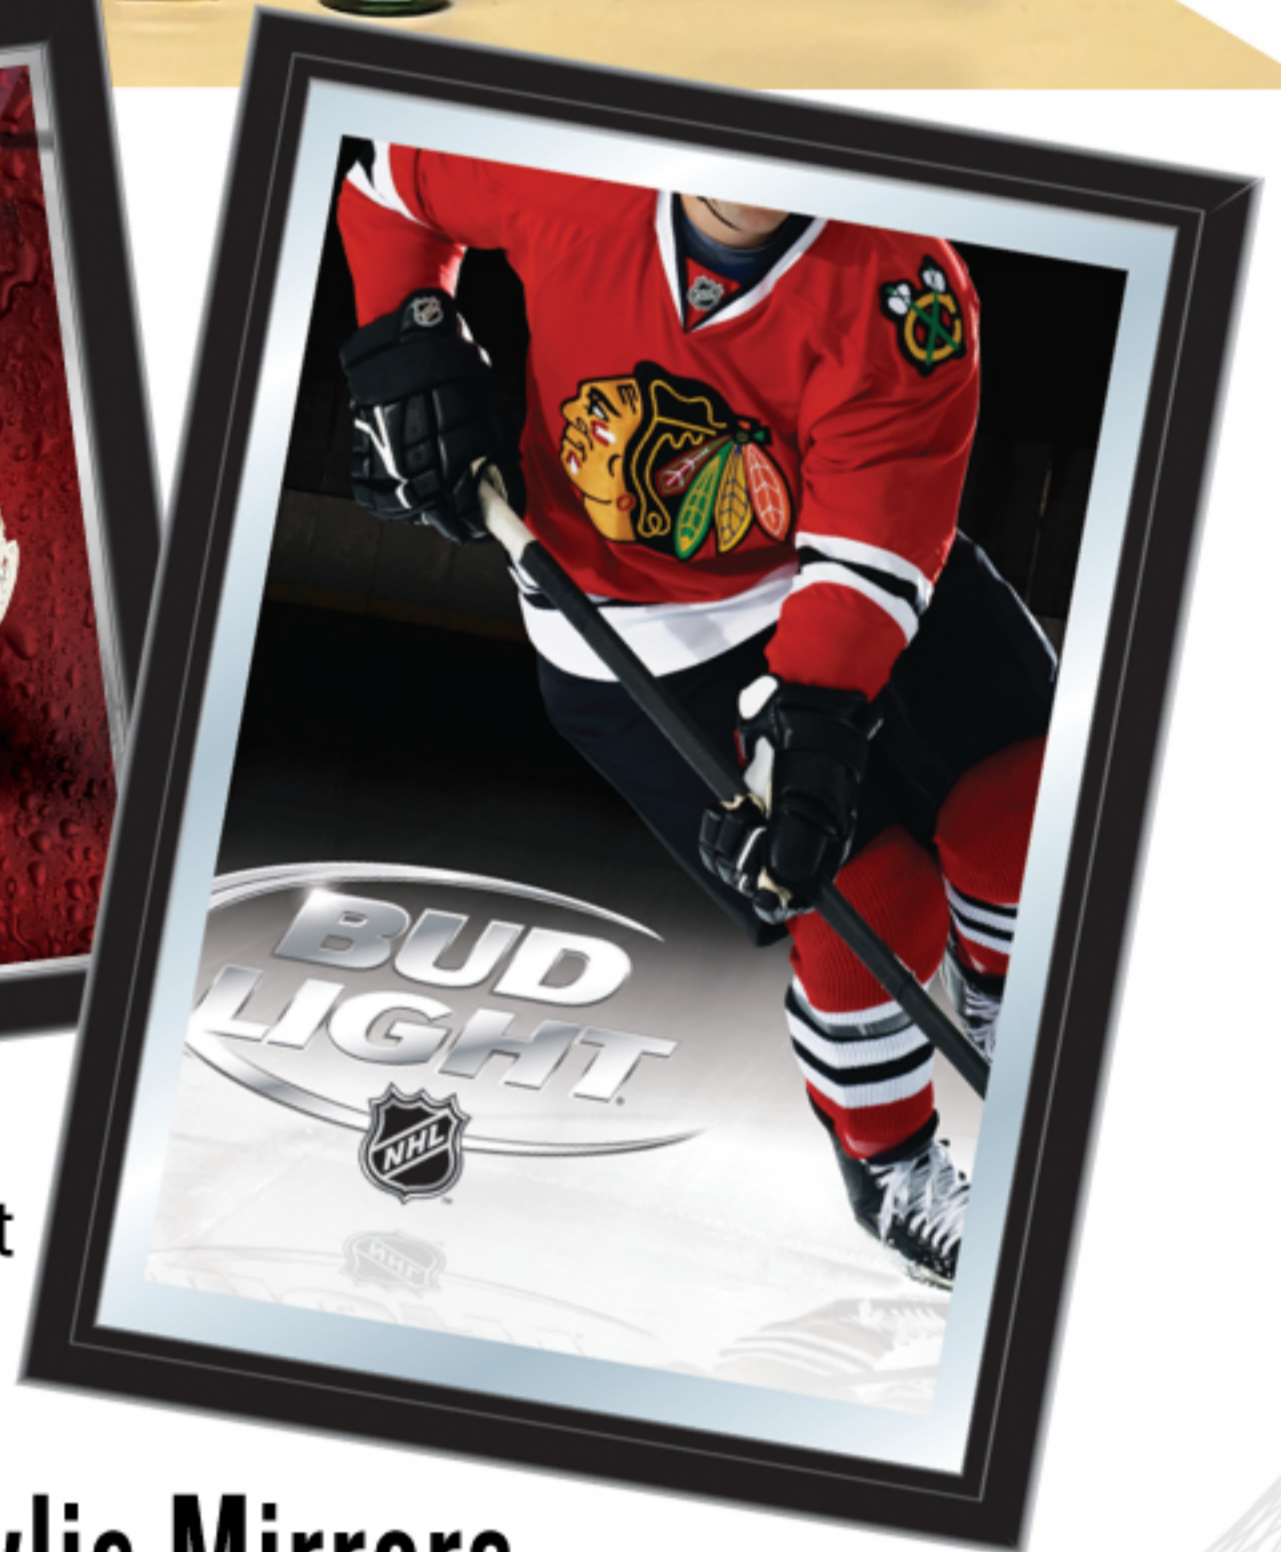

Stylish & Functional

PROMOTIONAL MIRRORS

Jameson Whiskey Large Pub Mirror
45" x 72" Overall Size.

Captain Morgan
ORIGINAL
SPICED RUM

Special Shape Cut
Captain Morgan
Mirror

Framed Bud & Bud Light
Hockey Mirrors
24" x 30"