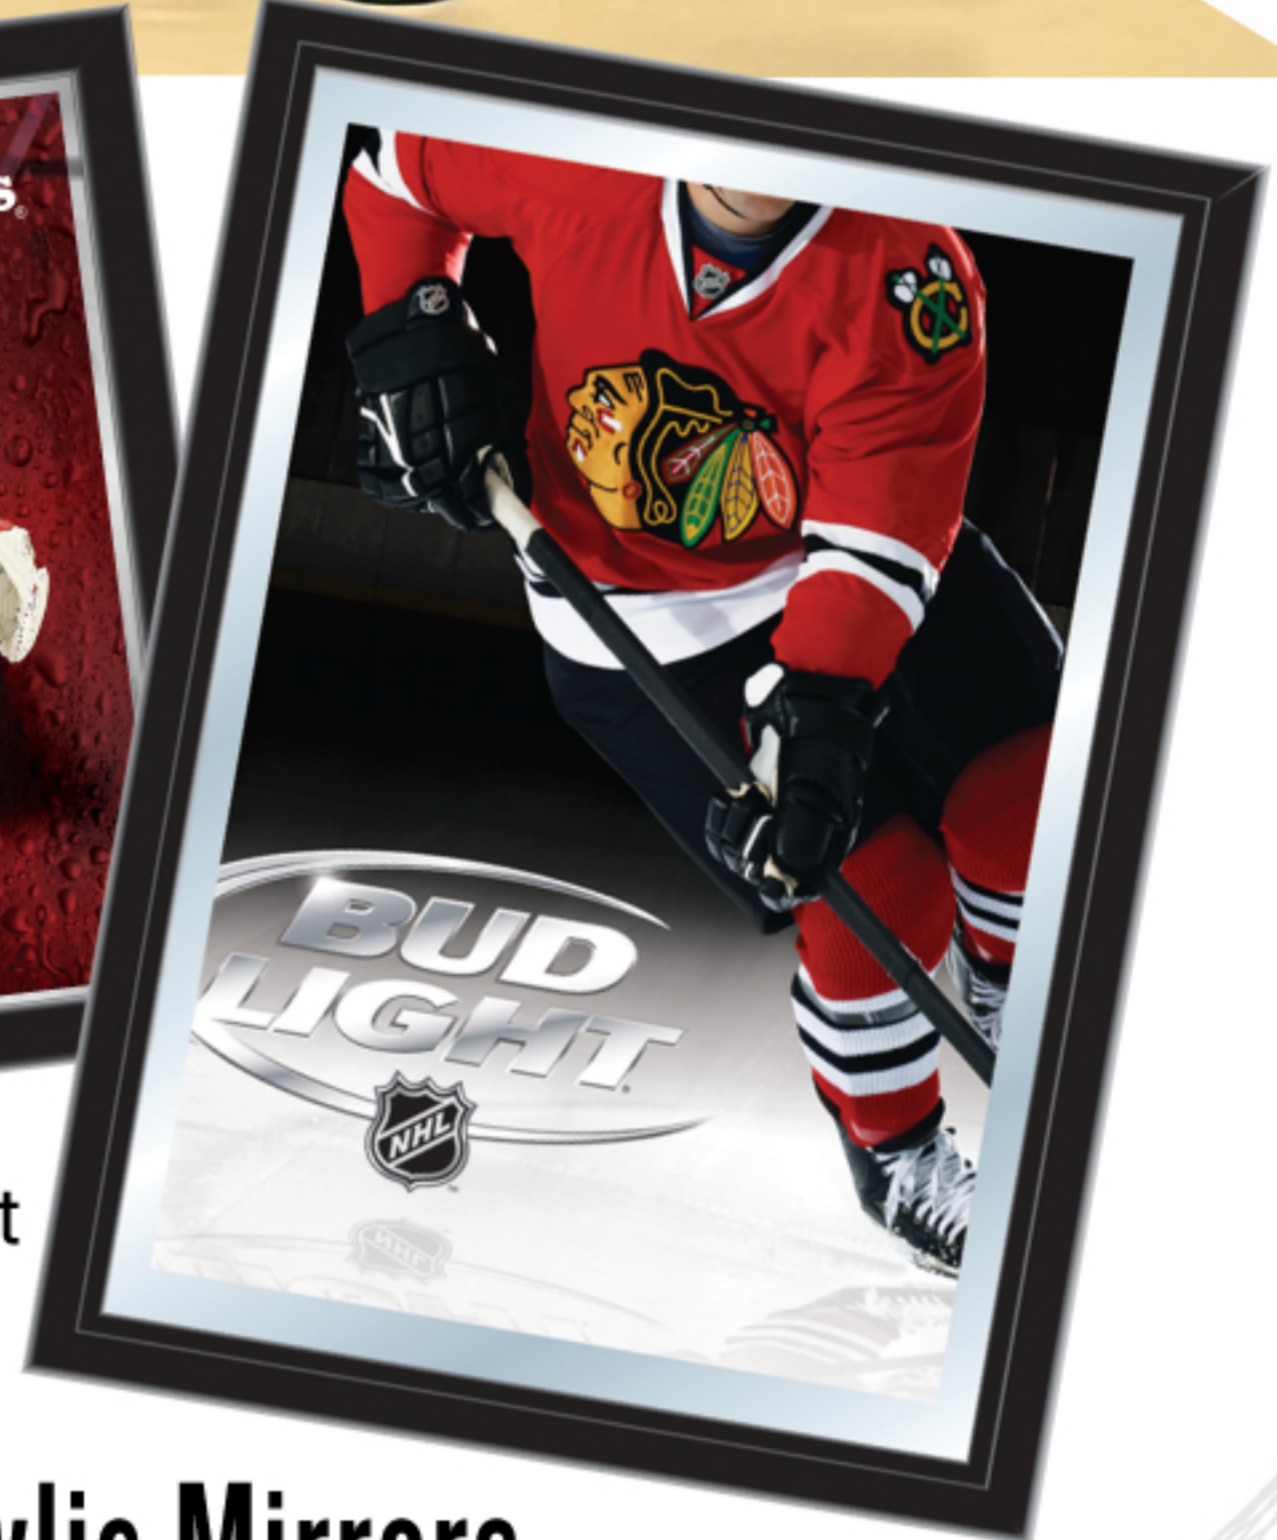

Stylish & Functional

PROMOTIONAL MIRRORS

Jameson Whiskey Large Pub Mirror
45" x 72" Overall Size.

Captain Morgan
ORIGINAL
SPICED RUM

Special Shape Cut
Captain Morgan
Mirror

Framed Bud & Bud Light
Hockey Mirrors
24" x 30"