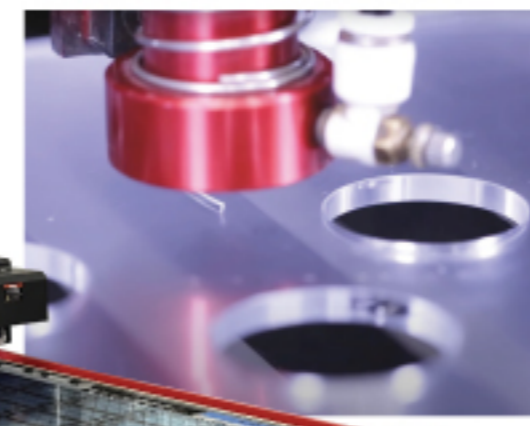

# CAPABILITIES

Custom Design

Laser Engraving. Large 4' x 8' Sheets

Digital Printing  
(Flat Bed, Roll Fed,  
Sublimation)

Pressure/Vac Forming  
& CNC Routing

Mirroring  
(metallizing)  
2 Way Mirror  
Option