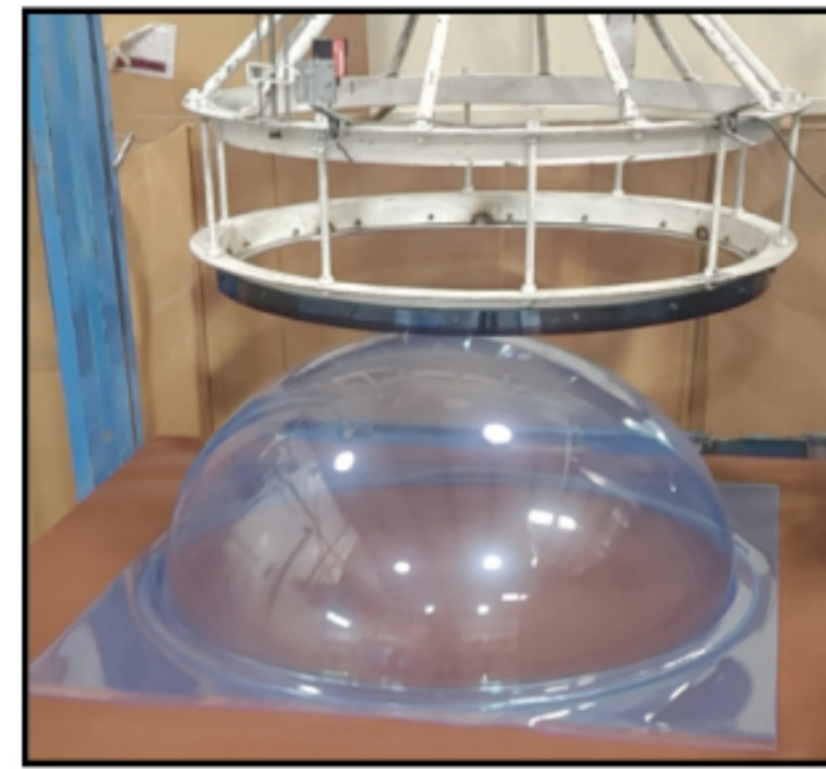

The Mirrored Room Experience

# CAPABILITIES

Custom Design

Laser Engraving. Large 4' x 8' Sheets

Digital Printing  
(Flat Bed, Roll Fed,  
Sublimation)

Pressure/Vac Forming  
& CNC Routing

Mirroring  
(metallizing)  
2 Way Mirror  
Option