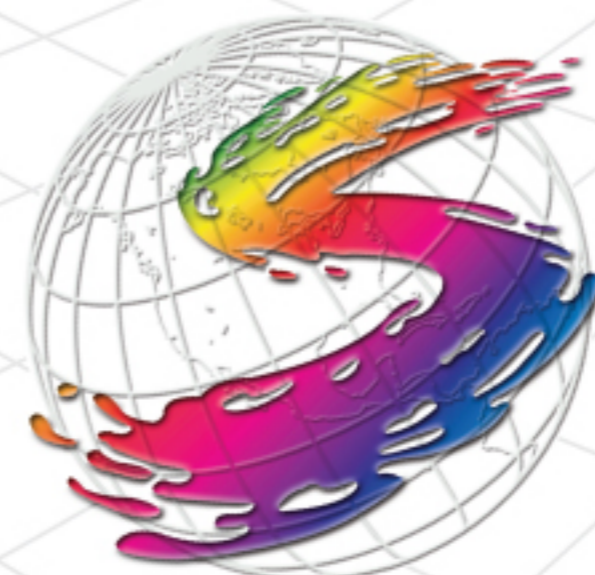

Shape Cut Mirror

Mirrored
Clock
15" x 15"

BOB Domed Mirror
10" x 10"

**SE-KURE
CREATIONS**
se-kurecreations.com
A Se-Kure Domes & Mirrors Brand