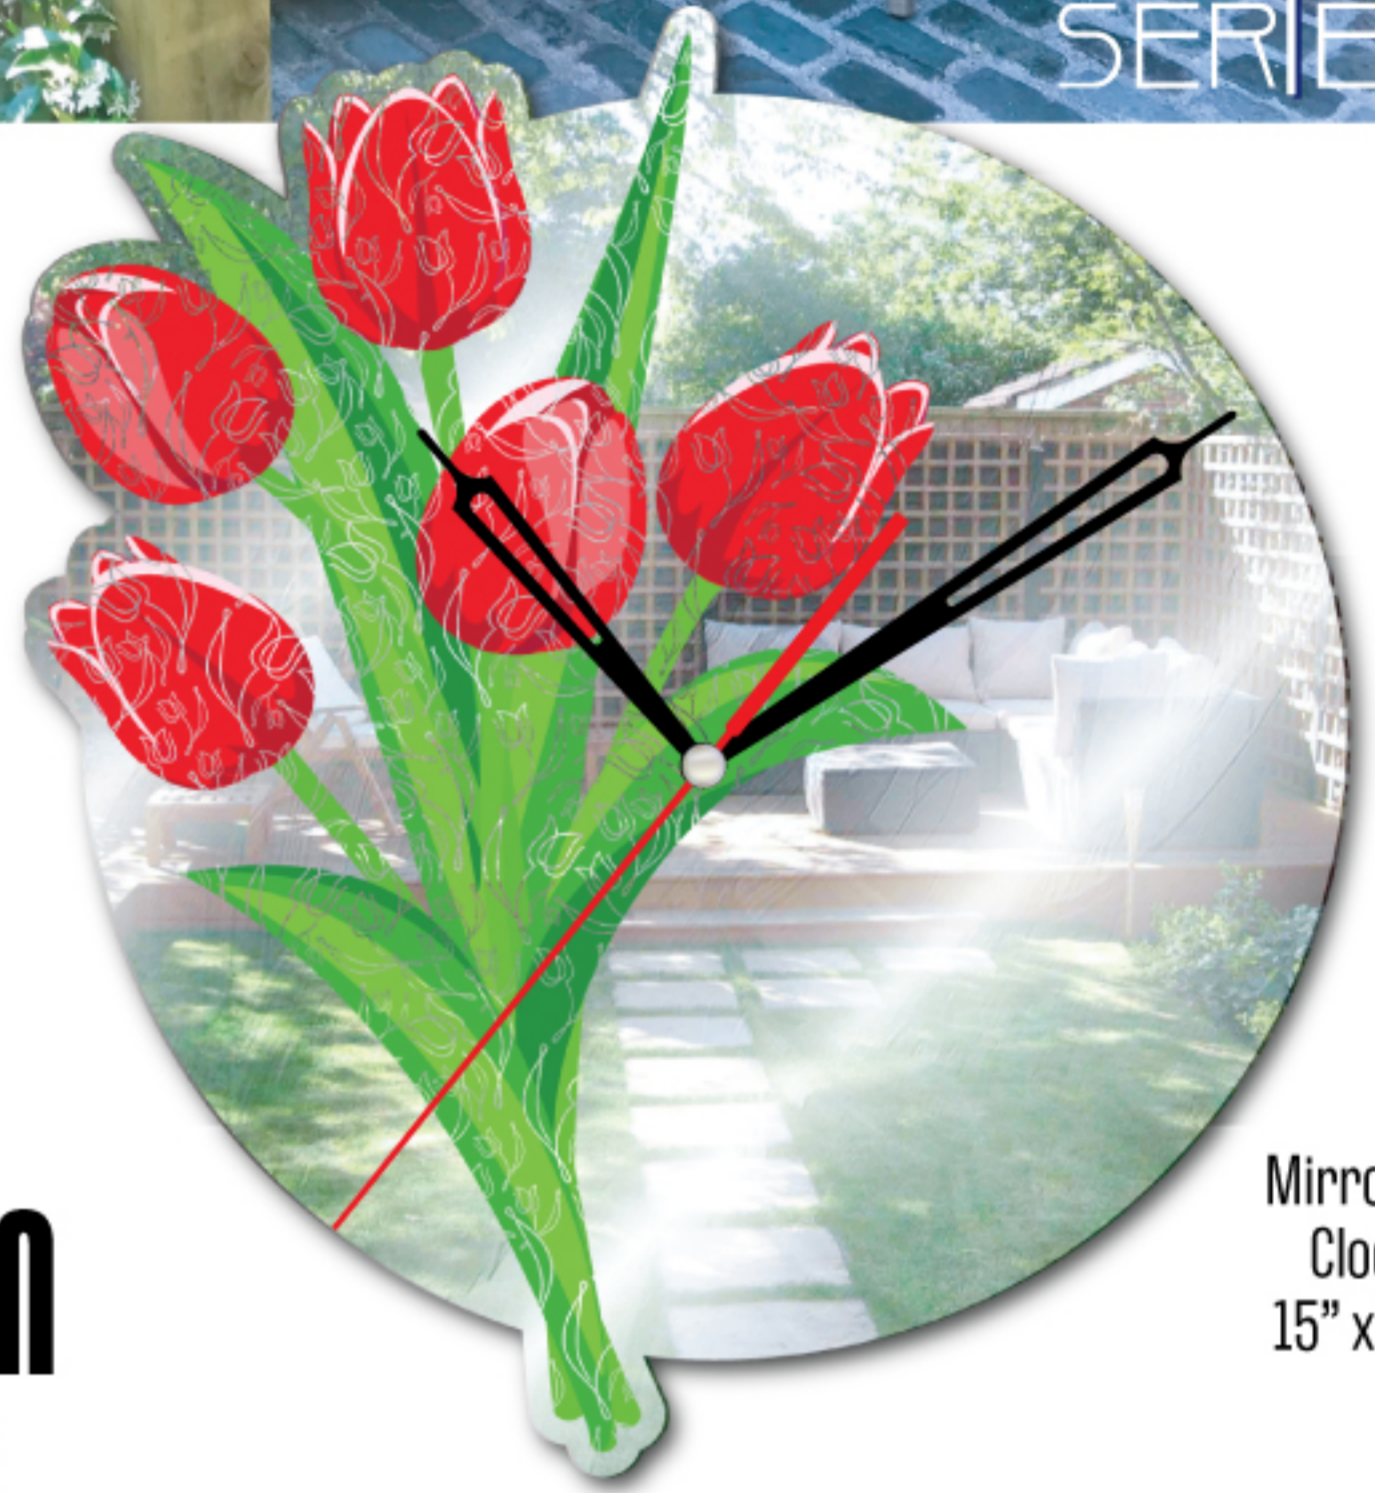

Shape Cut Mirror

Mirrored
Clock
15" x 15"

BOB Domed Mirror
10" x 10"

**SE-KURE
CREATIONS**
se-kurecreations.com
A Se-Kure Domes & Mirrors Brand